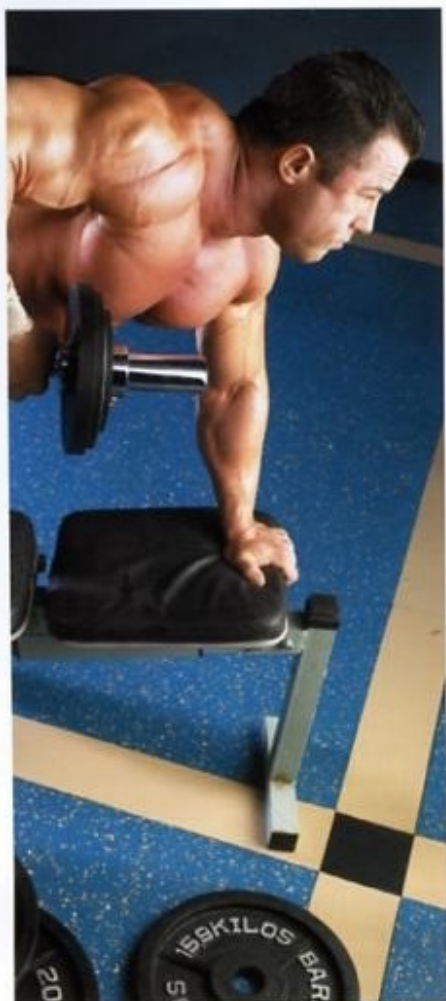

# Tuflex®

is the ONLY resilient rubber flooring  
whose component parts are

**simultaneously  
vulcanized.**

**50**  
FIFTY YEARS